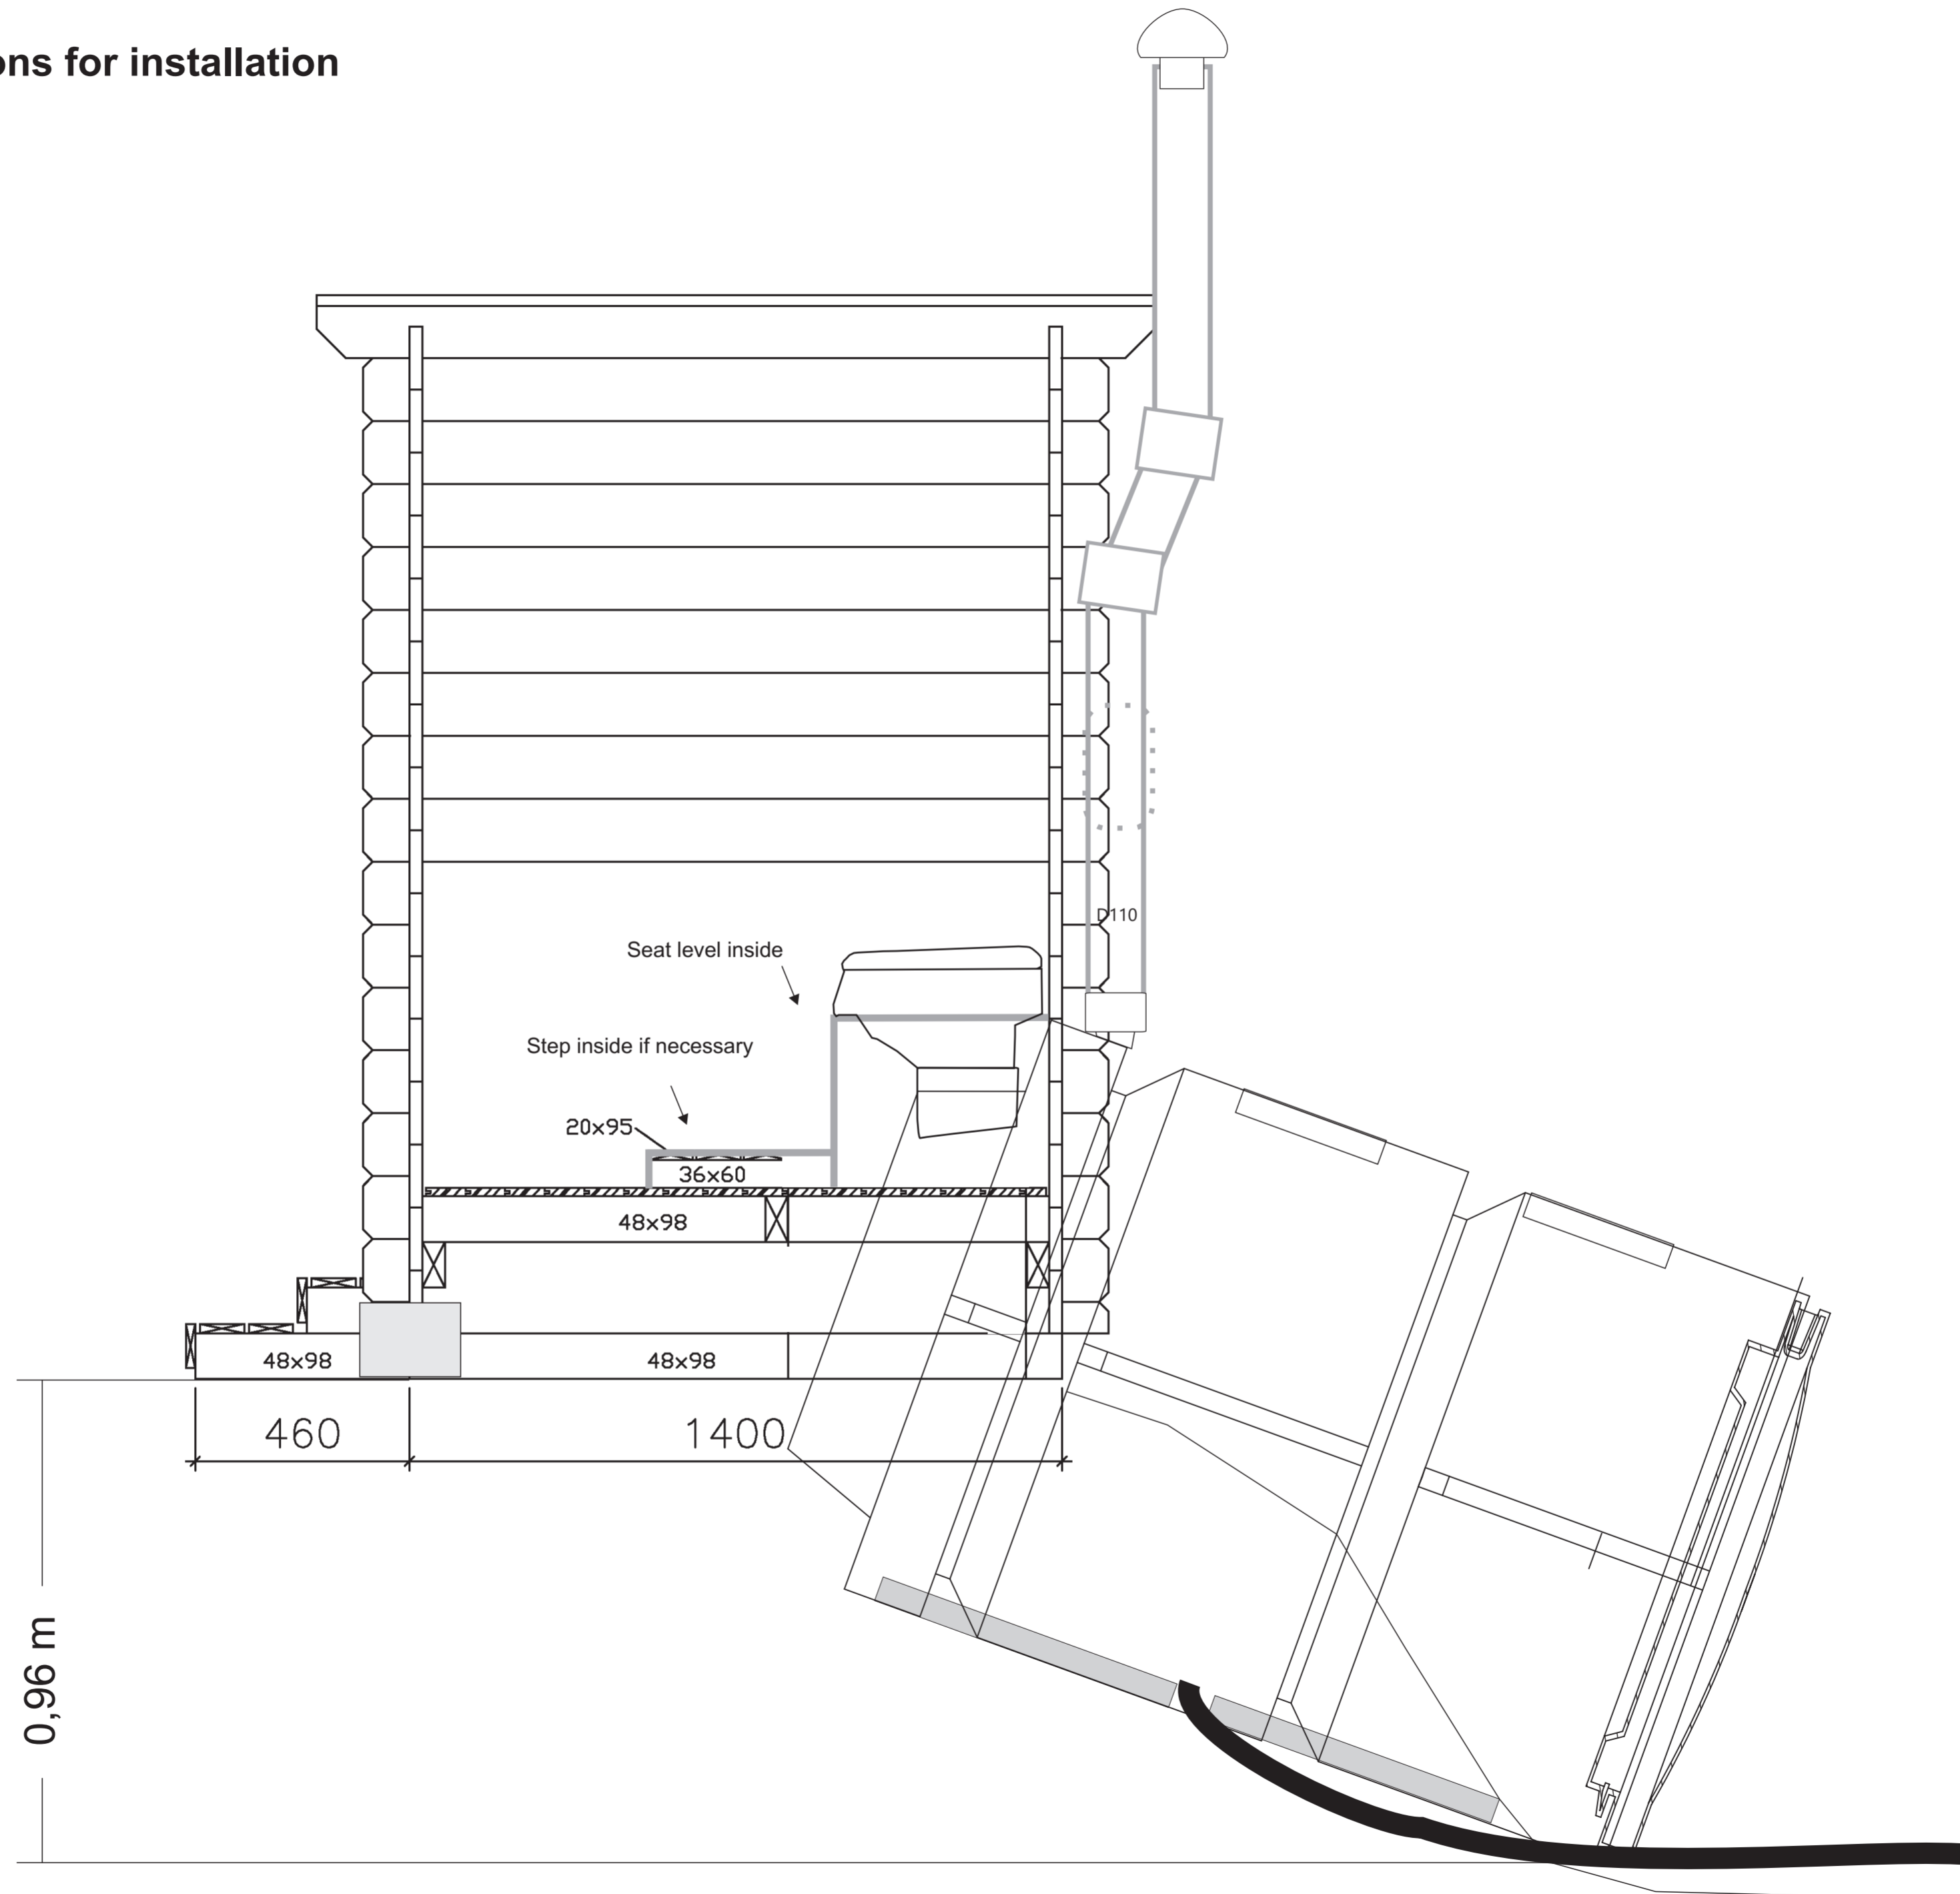

EV 2000

EV 2000 XL

Weight 104 kg
Material PE plastics

120 cm

188 cm

11 degrees

EV 2000 XL

Drawings of the constructions for installation

1400 x 1400 / 28 mm

Drawings of the constructions for installation

Attention!

P4, P5 bars and P3 bars are shortened as needed.

See the dimensions of the toilet product by product drawing.

EV 1000 XL