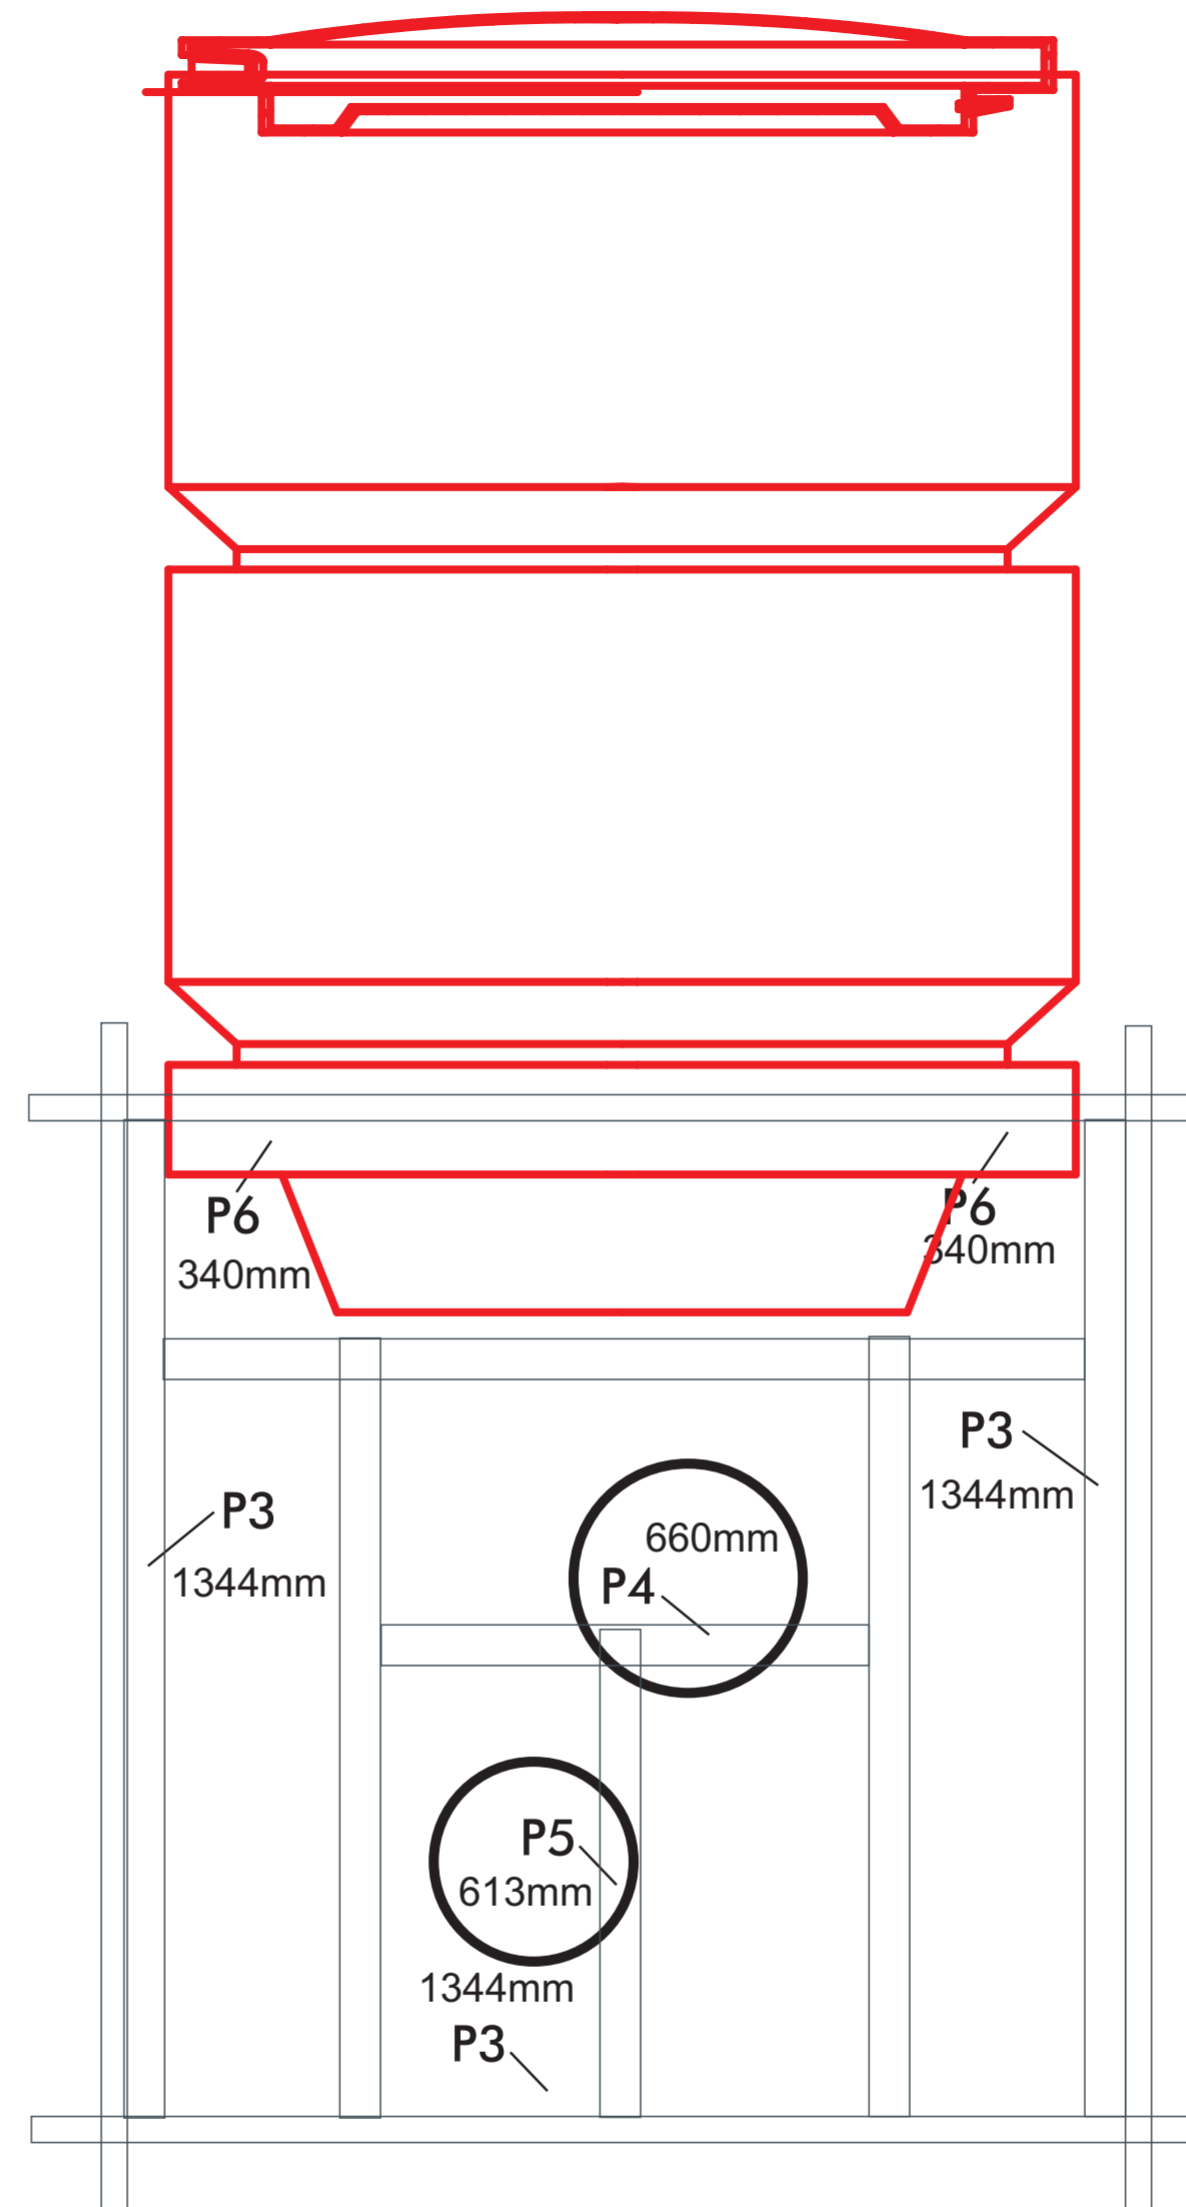

EV 2000

EV 2000 XL

Weight 104 kg
Material PE plastics

120 cm

188 cm

11 degrees

EV 2000 XL

Drawings of the constructions for installation

1400 x 1400 / 28 mm

Drawings of the constructions for installation

Attention!

P4, P5 bars and P3 bars are shortened as needed.

See the dimensions of the toilet product by product drawing.

EV 1000 XL