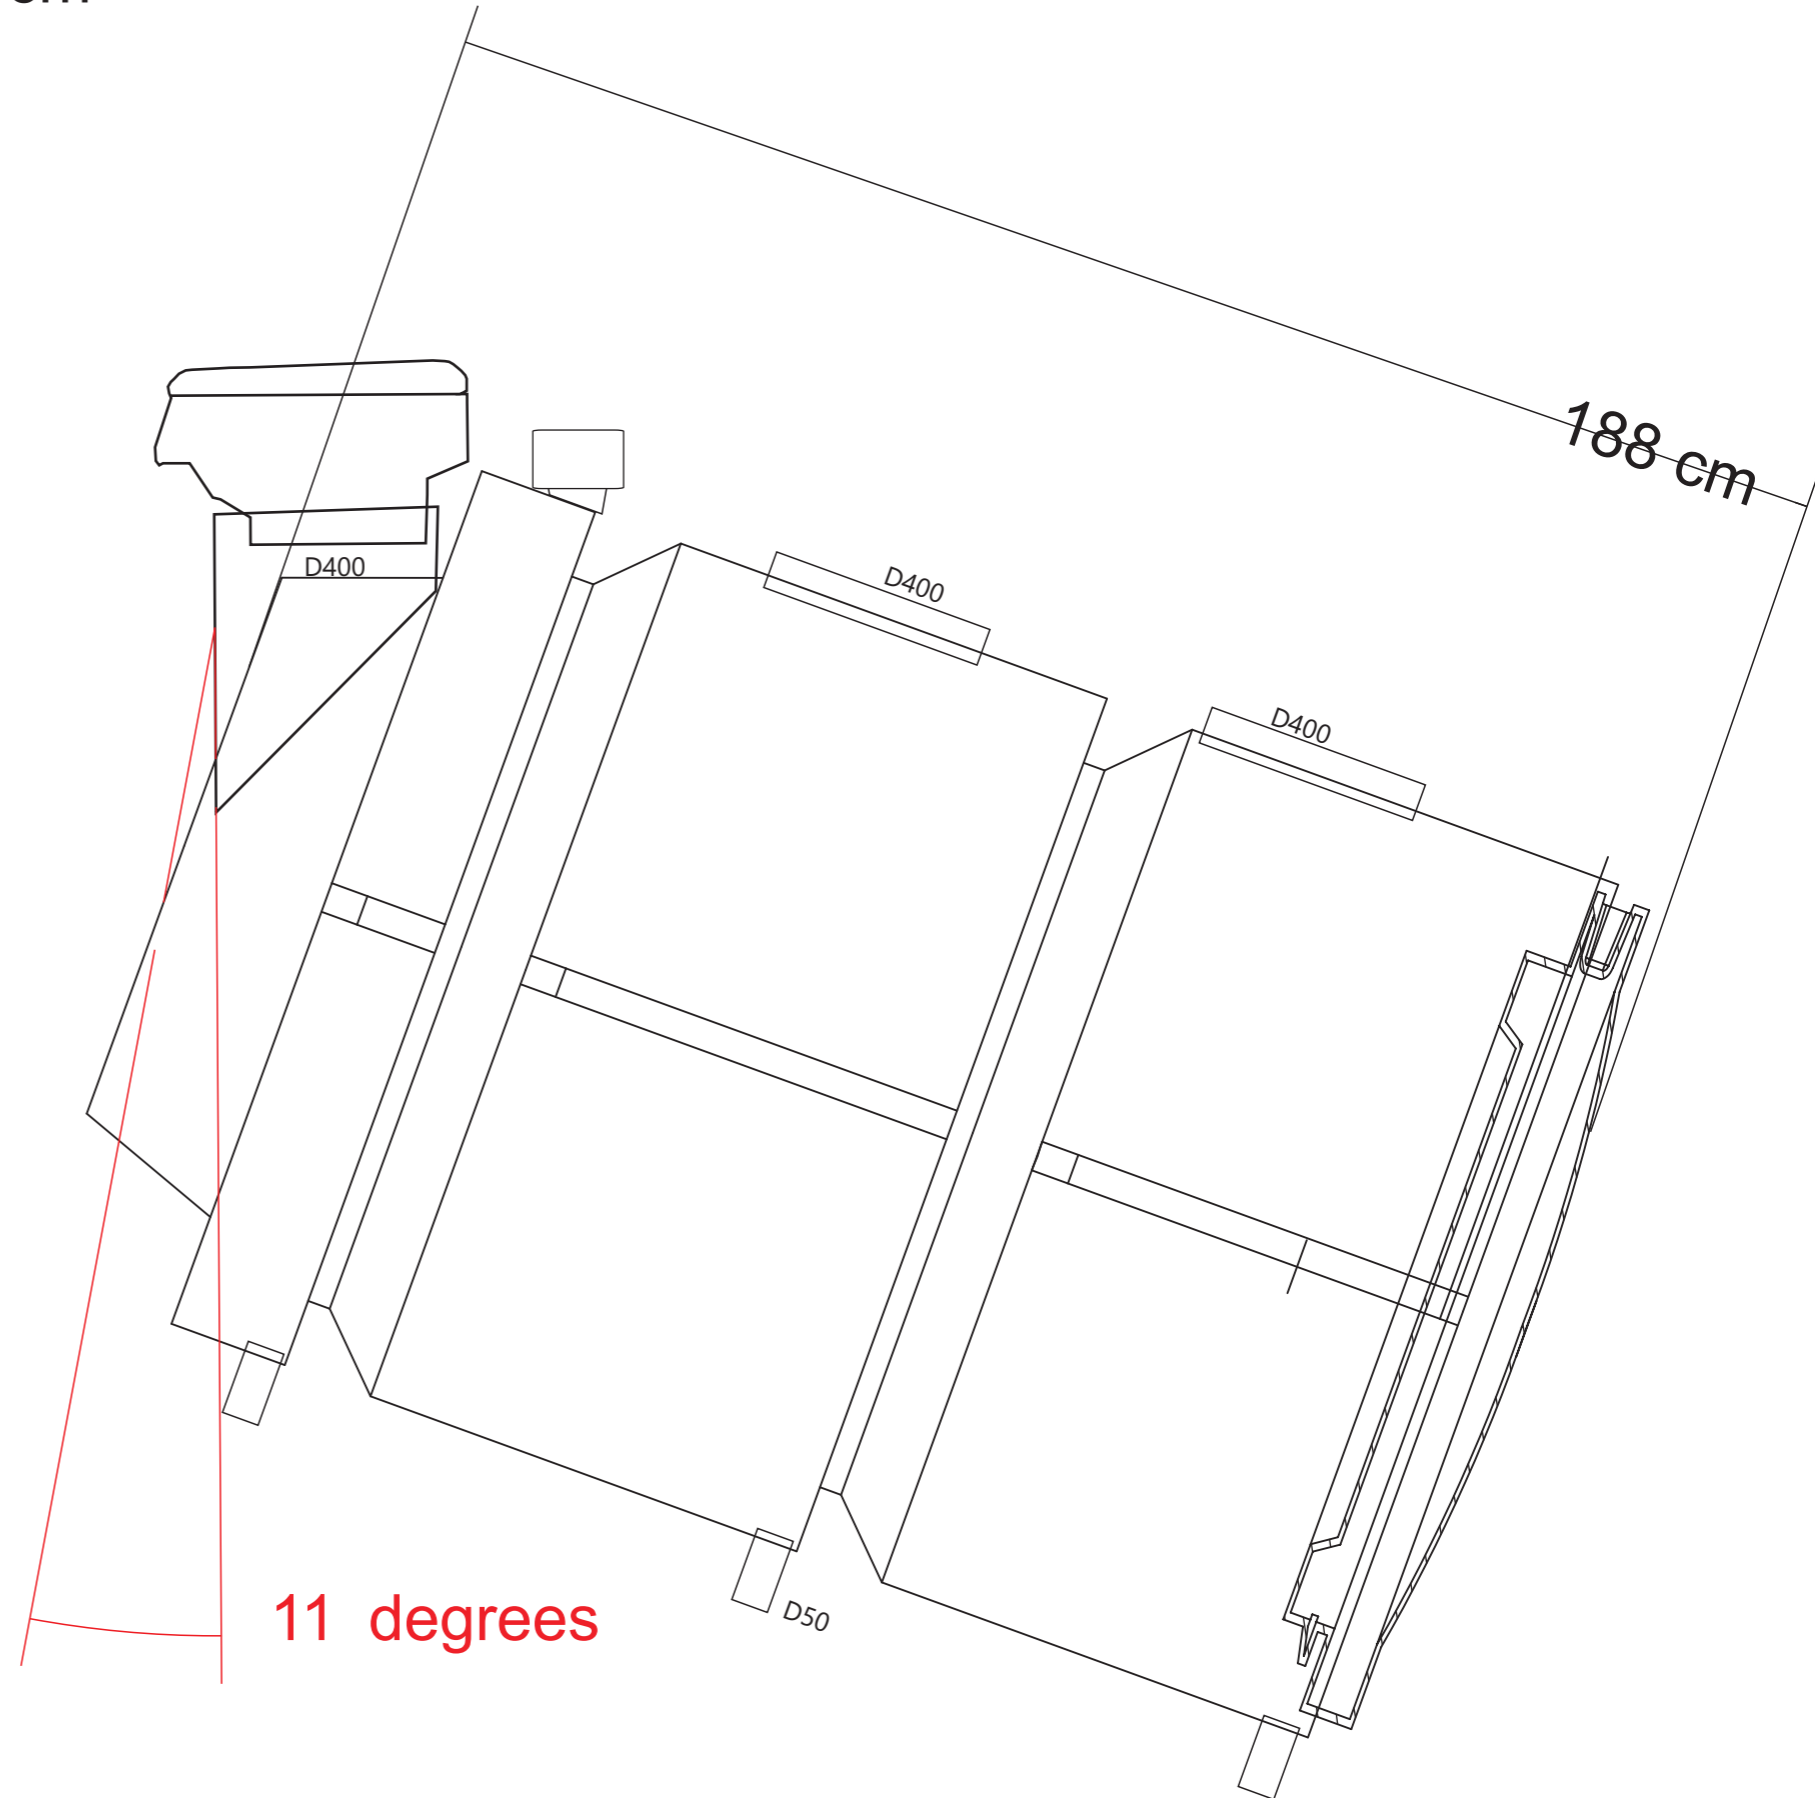

EV 2000

EV 2000 XL

Weight 104 kg
Material PE plastics

120 cm

188 cm

11 degrees

EV 2000 XL

Drawings of the constructions for installation

1400 x 1400 / 28 mm

Drawings of the constructions for installation

Attention!

P4, P5 bars and P3 bars are shortened as needed.

See the dimensions of the toilet product by product drawing.

EV 1000 XL