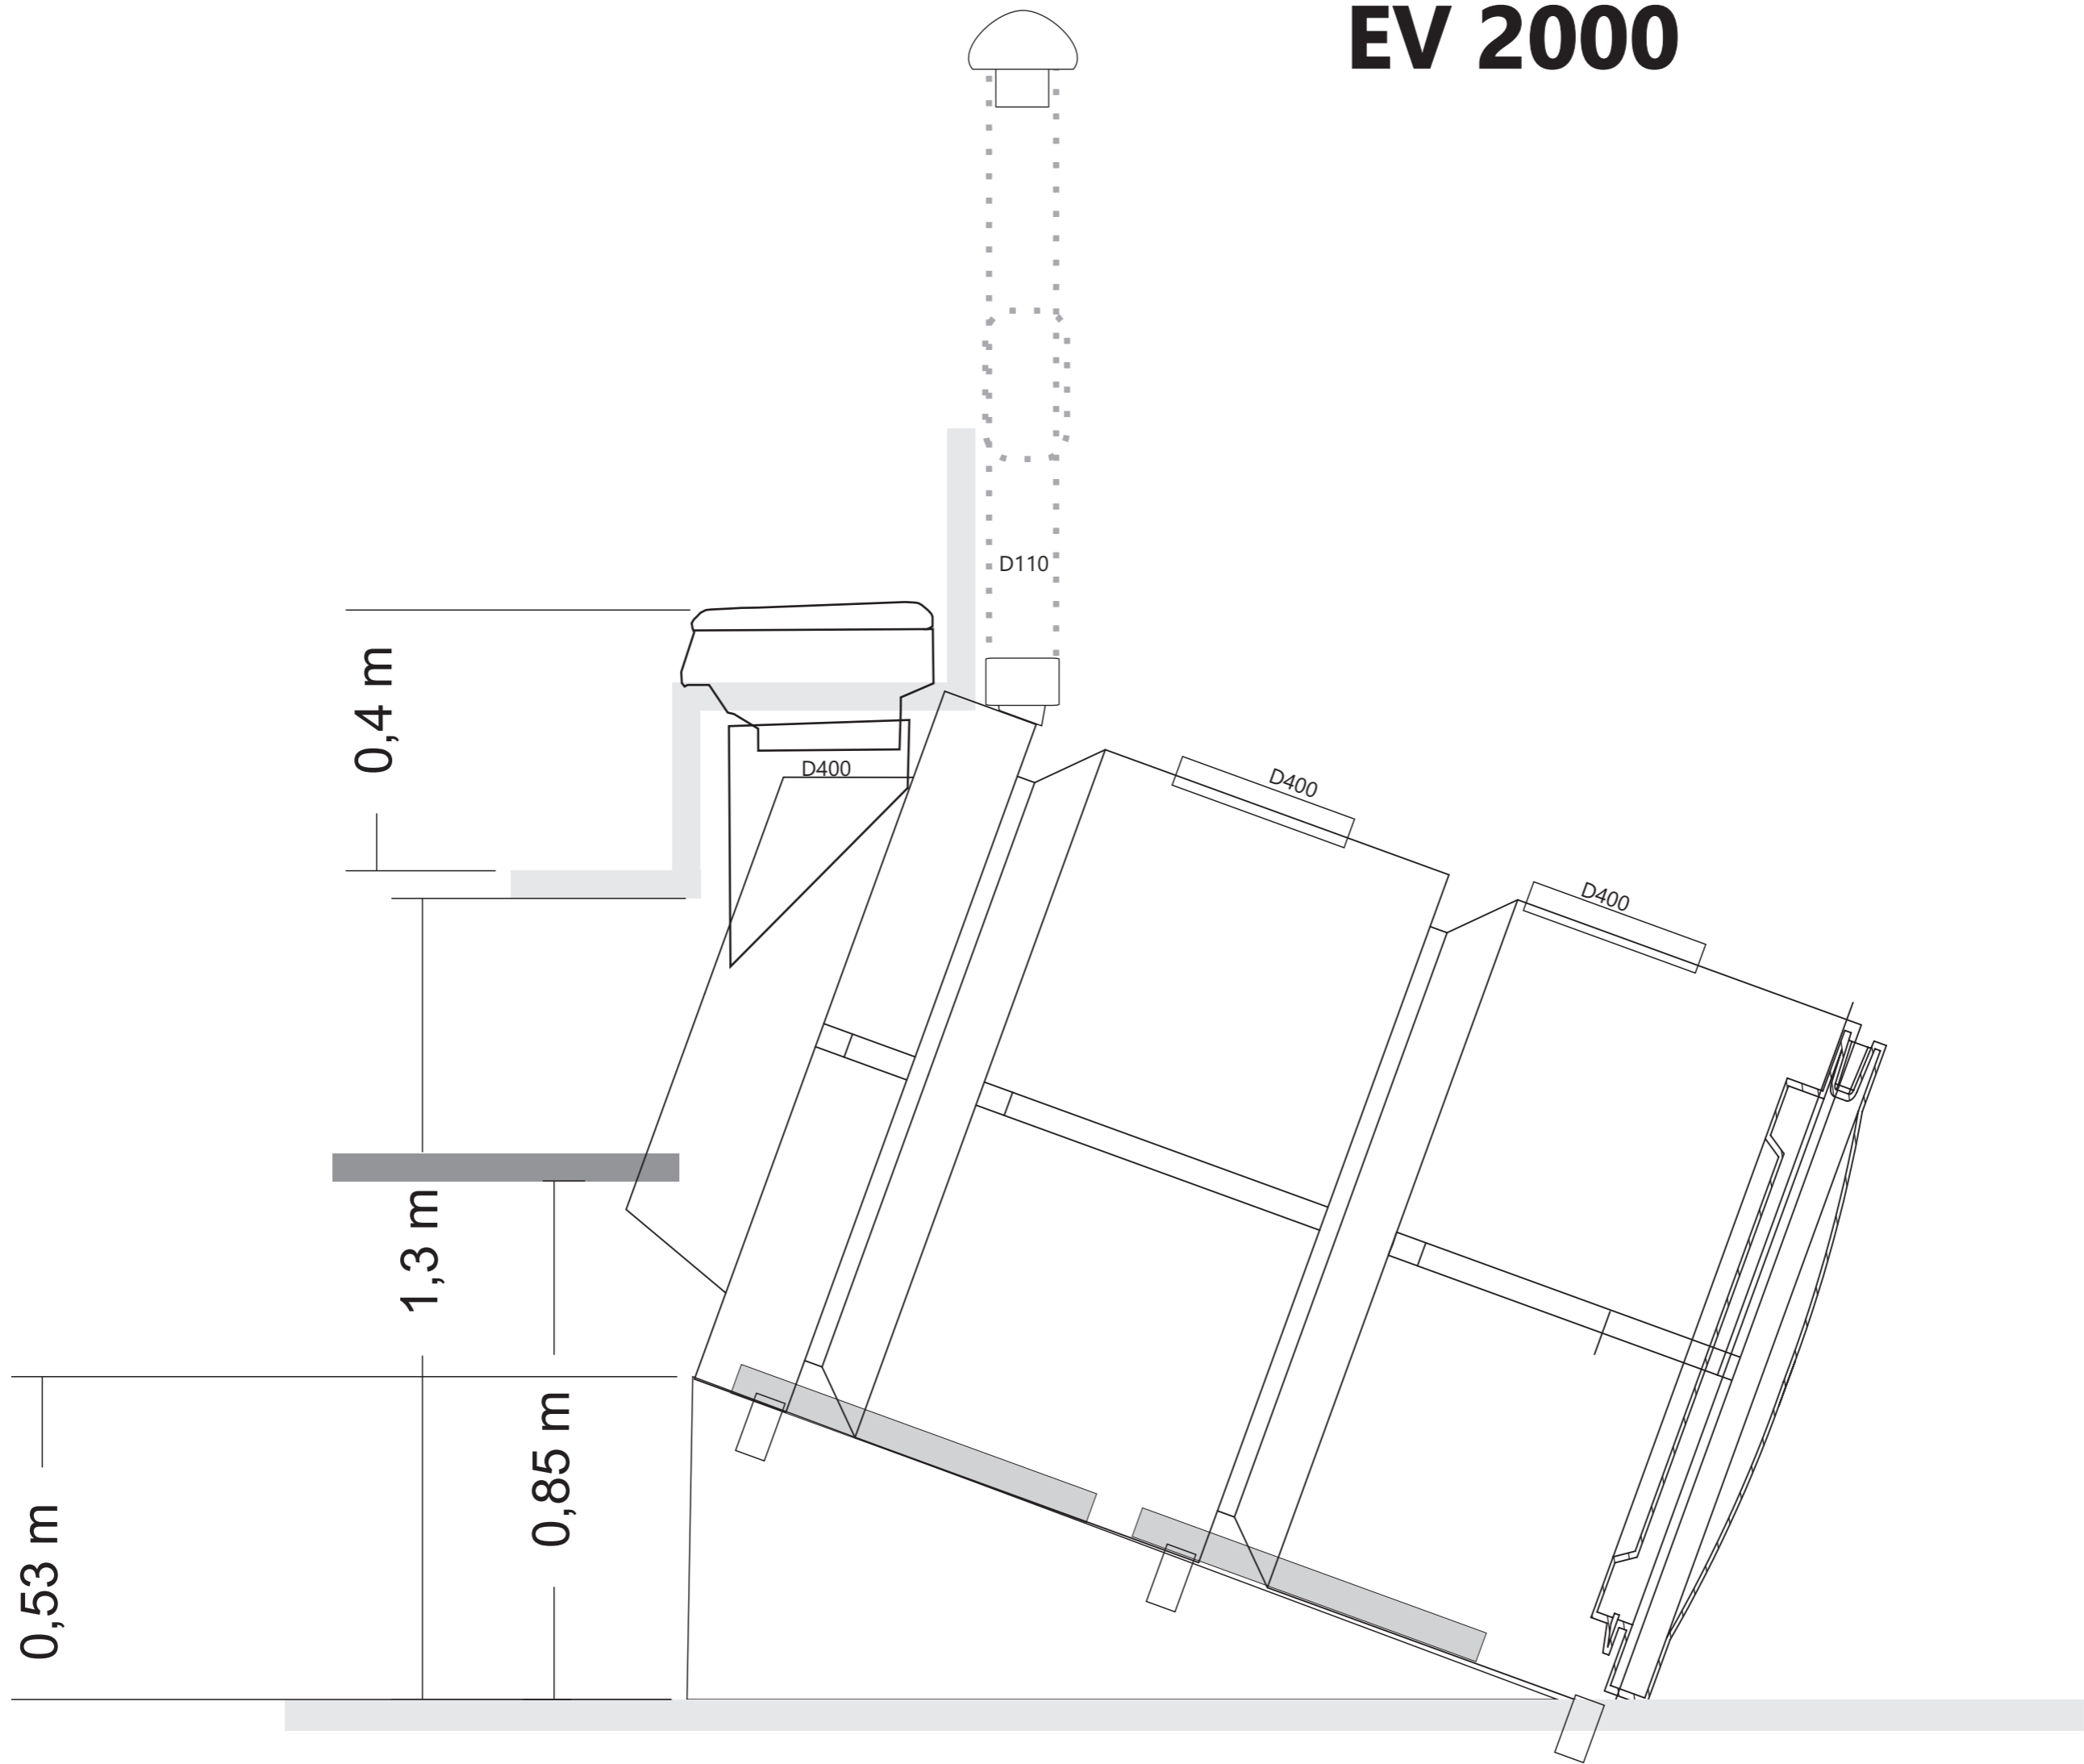

EV 2000

EV 2000 XL

Weight 104 kg
Material PE plastics

120 cm

188 cm

11 degrees

EV 2000 XL

Drawings of the constructions for installation

1400 x 1400 / 28 mm

Drawings of the constructions for installation

Attention!

P4, P5 bars and P3 bars are shortened as needed.

See the dimensions of the toilet product by product drawing.

EV 1000 XL