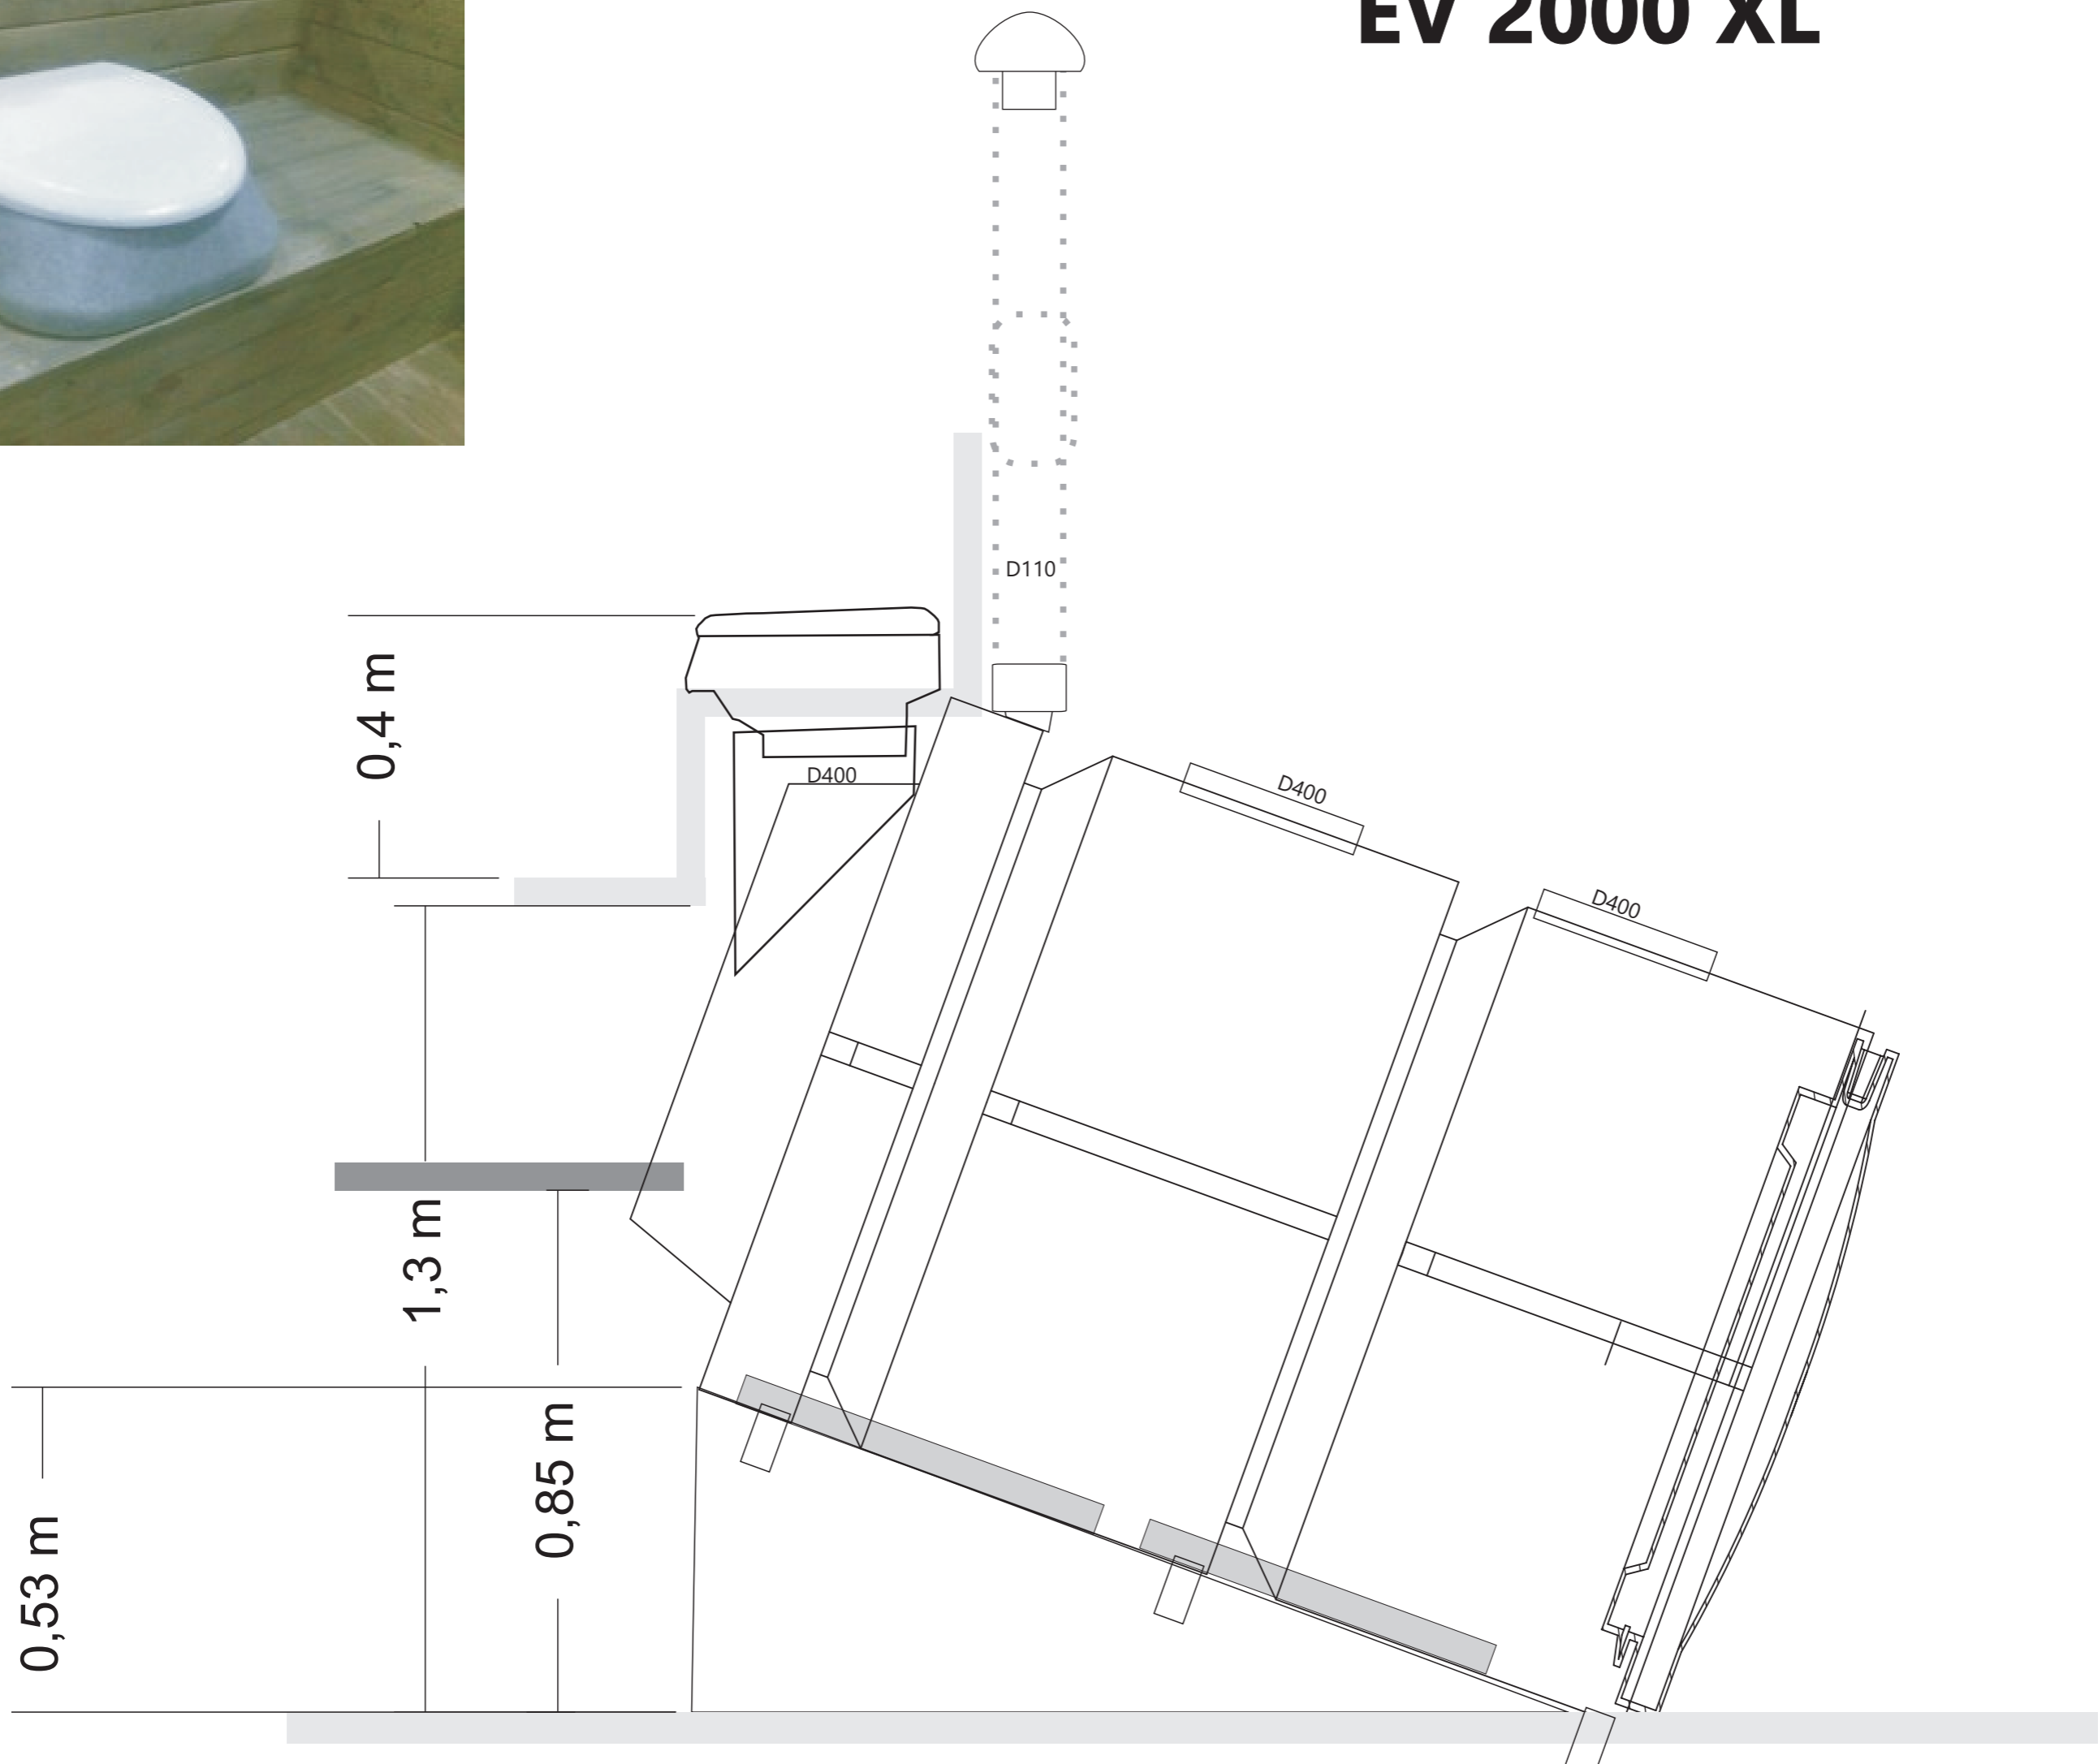

EV 2000

EV 2000 XL

Weight 104 kg
Material PE plastics

120 cm

188 cm

11 degrees

EV 2000 XL

Drawings of the constructions for installation

1400 x 1400 / 28 mm

Drawings of the constructions for installation

Attention!

P4, P5 bars and P3 bars are shortened as needed.

See the dimensions of the toilet product by product drawing.

EV 1000 XL