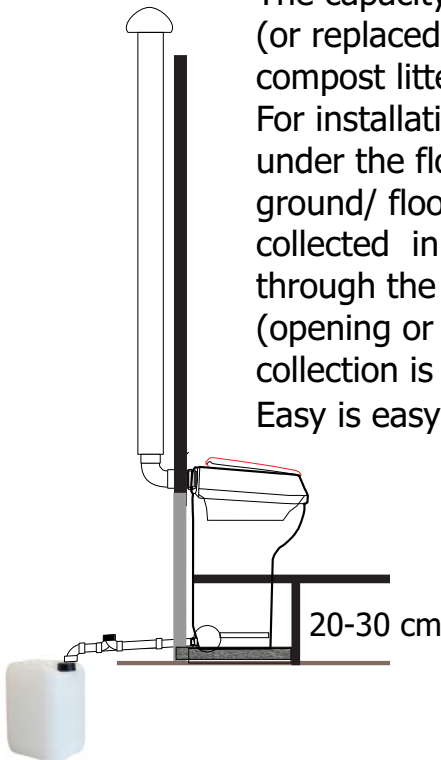

EASY

Easy is a modern bio toilet, SEP (separation) or ECO (no separation) seat.
It is an odorless, hygienic toilet solution.

The capacity of a 120 van is approx. 120 uses. The van is emptied (or replaced with a new one). Composting is accelerated with DryMix compost litter.

For installation, min. 20 cm space is required under the floor. Easy is installed on the ground/ floor. Separated urine/ excess liquid is collected in a canister (20l). Removing the van through the back wall of the building (opening or hatch). Ventilation pipe and liquid collection is led outside of the building.

Easy is easy to maintain.