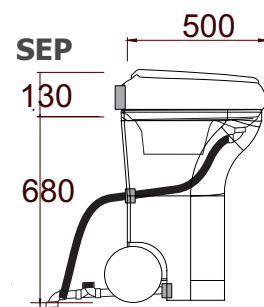

Accessories:

- Fan 230 V (adjustable) or 12 V, additional trailer with cover, DryMix compost litter

Länkar:

[Manual EASY](#)

[Ritningar EASY](#)

[Ofta frågad (FAQ)](#)