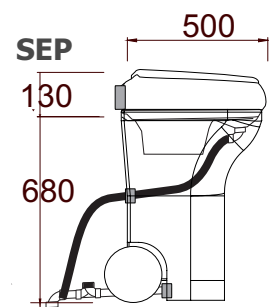

Accessories:

- Fan 230 V (adjustable) or 12 V, additional trailer with cover, DryMix compost litter

Links:

[Manual EASY - installation, use](#)

[Drawings EASY and other IN modells](#)

[Often asked FAQ](#)