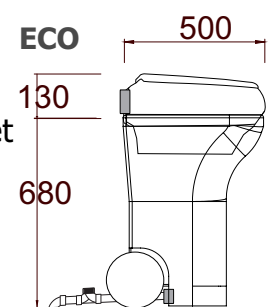

Accessories:

- Fan 230 V (adjustable) or 12 V, additional trailer with cover, DryMix compost litter

Links:

[Manual EASY - installation, use](#)

[Drawings EASY and other IN modells](#)

[Often asked FAQ](#)