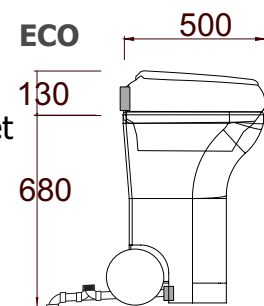

Accessories:

- Fan 230 V (adjustable) or 12 V, additional trailer with cover, DryMix compost litter

Länkar:

[Manual EASY](#)

[Ritningar EASY](#)

[Ofta frågad (FAQ)](#)